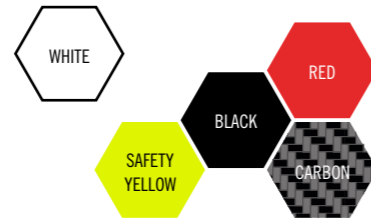

RACING

SKI PISTE CLASSIC

SKI PISTE SPORTIVE

REBELLION

PRO SERIES

RESTYLE

SOFT MOUNTAINEERING

DOWN

BOARD

MOUNTAINEERING

LADY PRO

LADY LIONESS

JUNIOR

FREERIDE

LADY FASHION

LADY MODERN CLASSIC

LADY DOWN

BABY