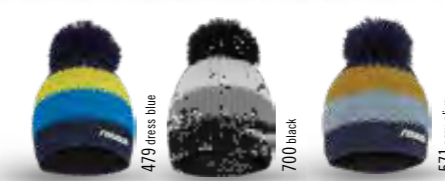

# HEADWEAR

KEEP IT STYLISH, COSY AND WARM!

REUSCH NOAH BEANIE / 48 80 010

48 80 010 REUSCH NOAH BEANIE

SHELL 100% Acrylic  
 LINING Full Fleece Lining  
 FEATURES Reusch rubber logo on right and left side  
 SIZES 56 & 58