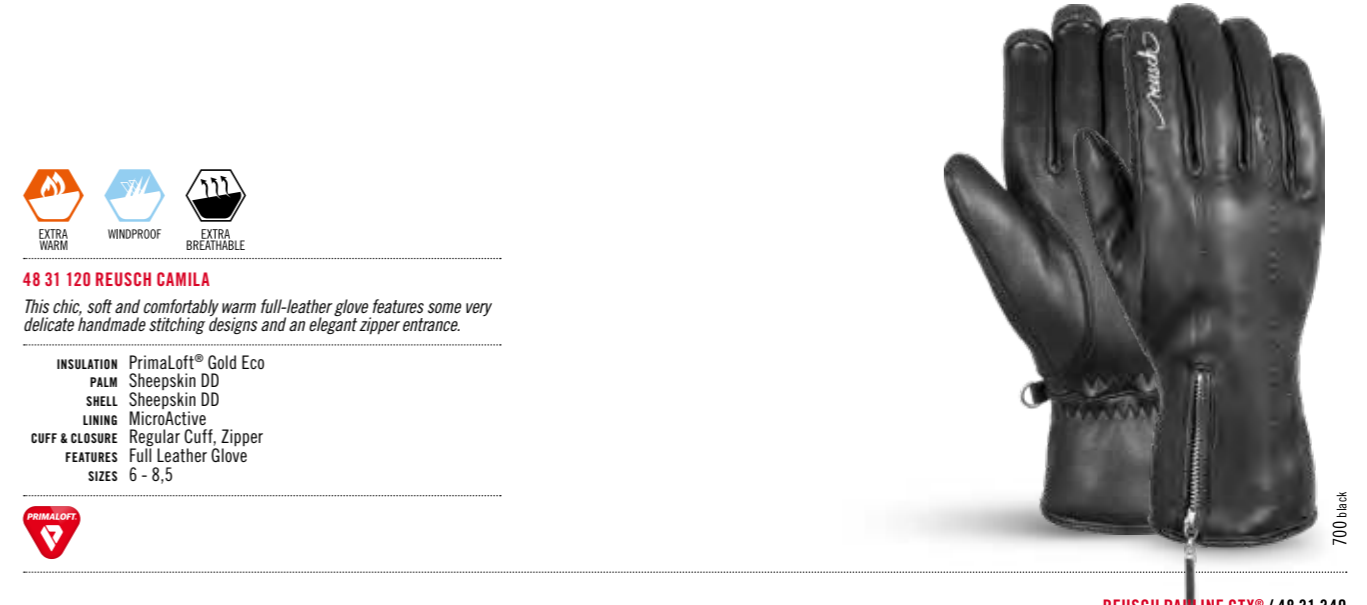

700 black

48 31 120 REUSCH CAMILA

This chic, soft and comfortably warm full-leather glove features some very delicate handmade stitching designs and an elegant zipper entrance.

INSULATION	PrimaLoft® Gold Eco
PALM	Sheepskin DD
SHELL	Sheepskin DD
LINING	MicroActive
CUFF & CLOSURE	Regular Cuff, Zipper
FEATURES	Full Leather Glove
SIZES	6 - 8,5

REUSCH PAULINE GTX® / 48 31 340