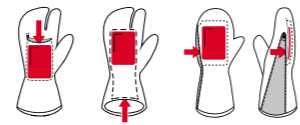

48 83 002 REUSCH HEATING PAD SET (BOX + 30 PAIRS)

48 83 002 REUSCH HEATING PAD SET (BOX + 30 PAIRS)

The perfect addition to all gloves featuring a heating pad pocket.

FEATURES Two heating pads per package. One box contains 30 packages. Heating pads are activated by air after unwrapping the package. After approximately 30 minutes the full heating capacity of 55° C will be reached - Enjoy 8 hours of warmth!
SIZES size of the closed box 188 x 270 x 159 cm